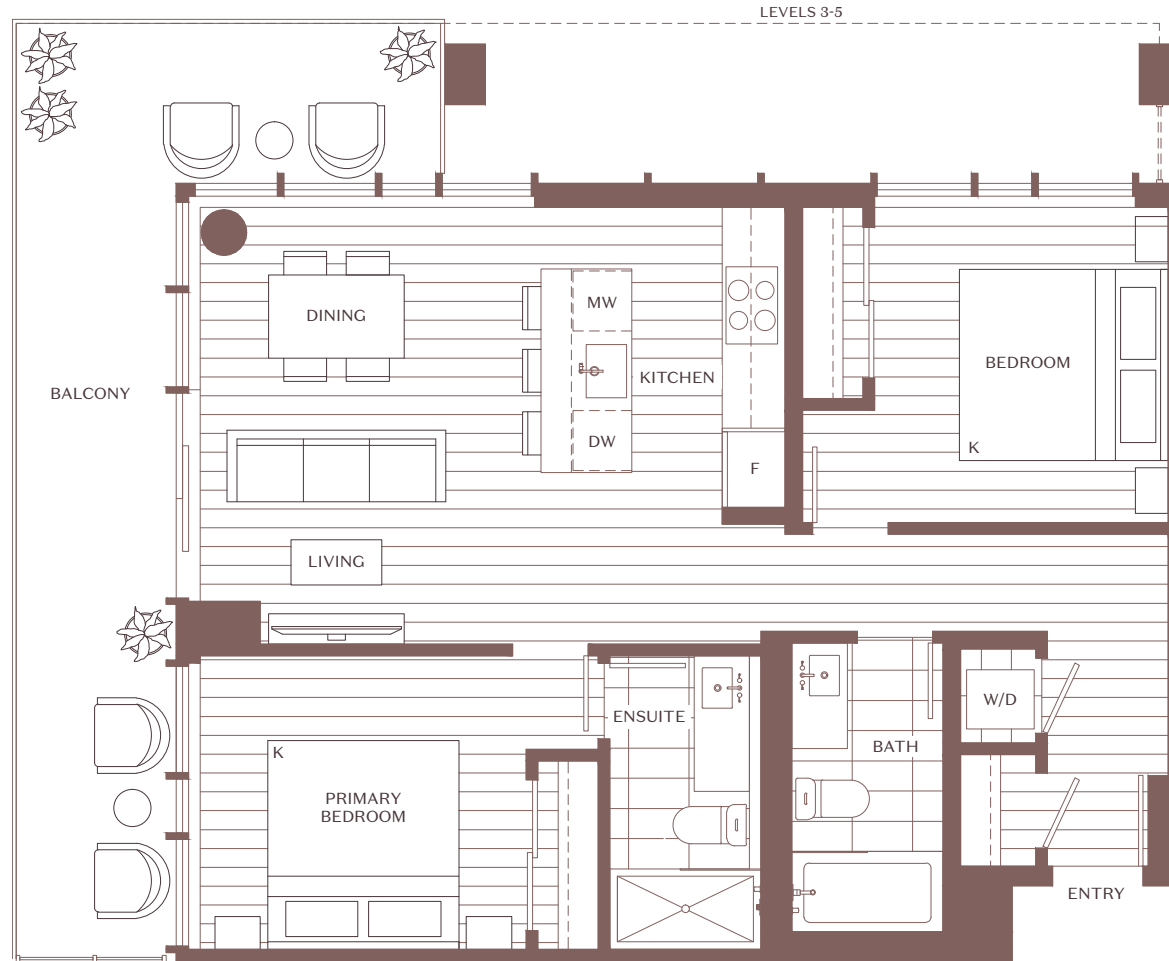

Home Type B-C2

Terrace Homes

IRONWOOD

2 Bedroom + 2 Bath

INTERIOR SF: 823
 EXTERIOR SF: 218-343
 TOTAL SF: 1,041-1,166

LEVEL 2

LEVEL 3

LEVEL 4 & 5