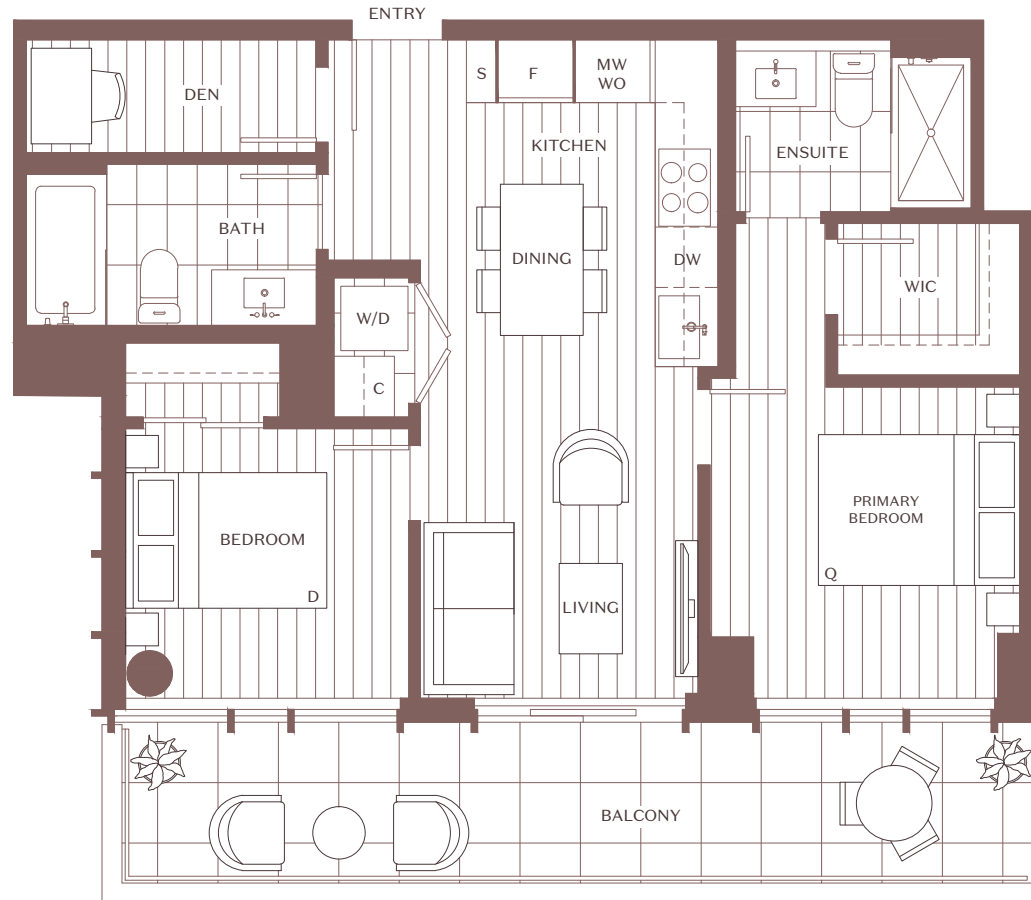

Home Type B-C10

Terrace Homes

IRONWOOD

2 Bedroom + Den + 2 Bath

INTERIOR SF: 725
EXTERIOR SF: 169
TOTAL SF: 894

QL **QUALEX - LANDMARK**