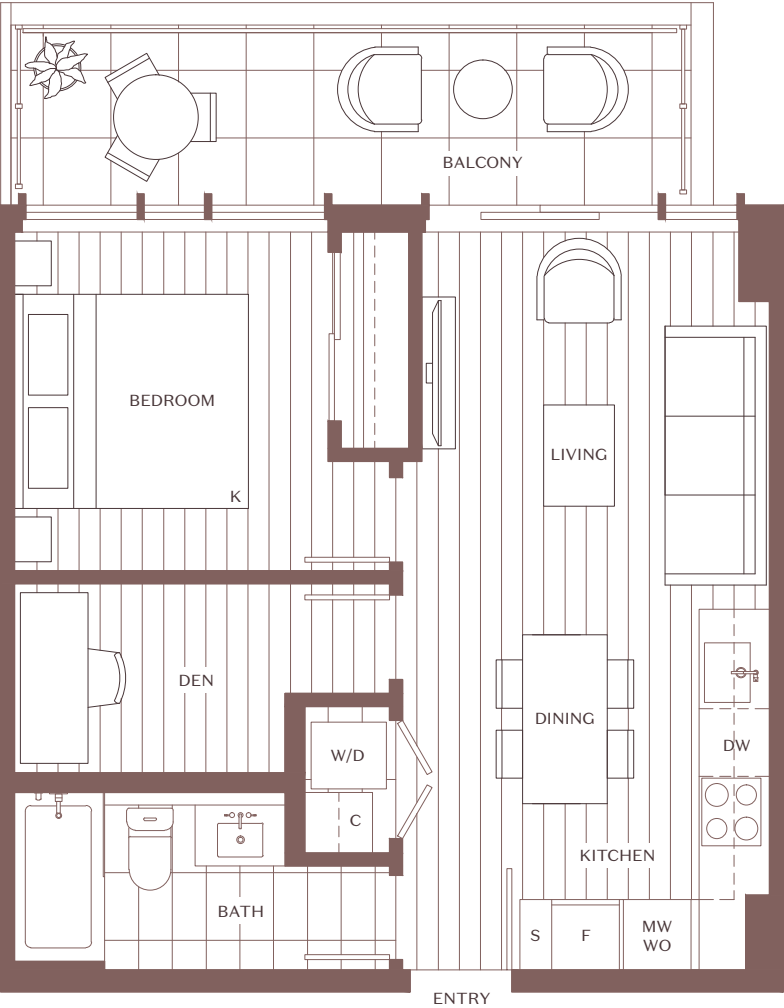

Home Type B-B8

Terrace Homes

1 Bedroom + Den + 1 Bath

INTERIOR SF: 522
EXTERIOR SF: 122
TOTAL SF: 644

IRONWOOD