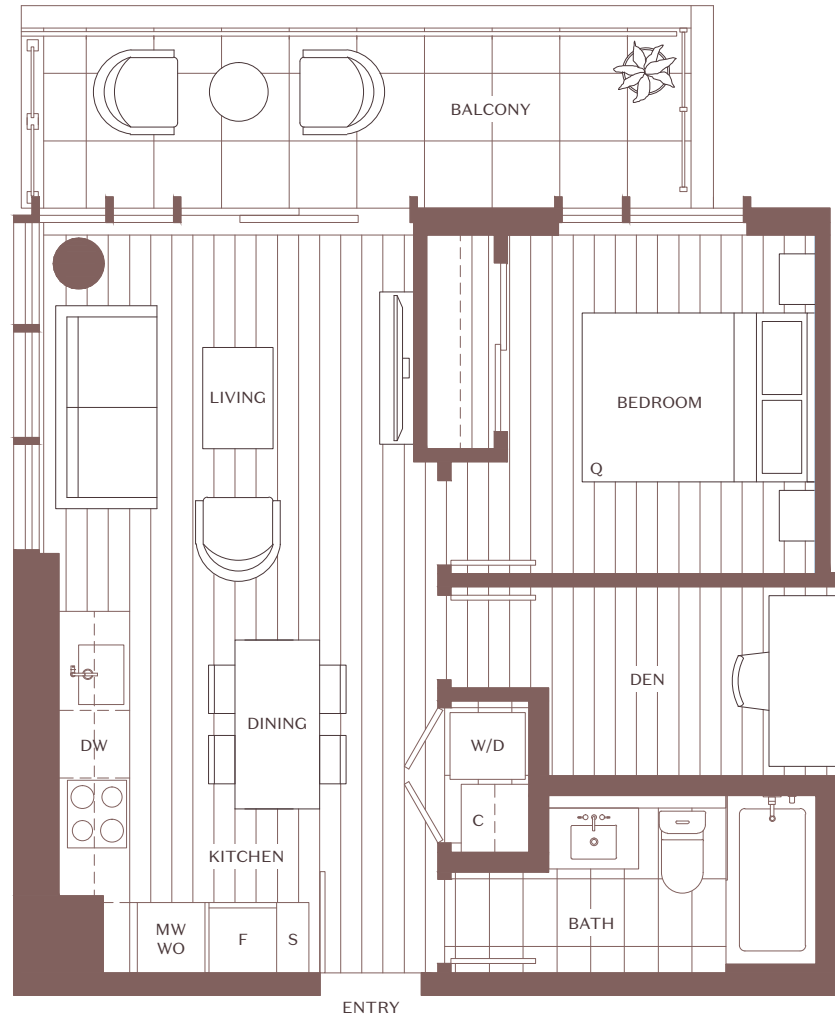

Home Type B-B6

Terrace Homes

IRONWOOD

1 Bedroom + Den + 1 Bath

INTERIOR SF: 546
EXTERIOR SF: 112
TOTAL SF: 658

QL QUALEX - LANDMARK