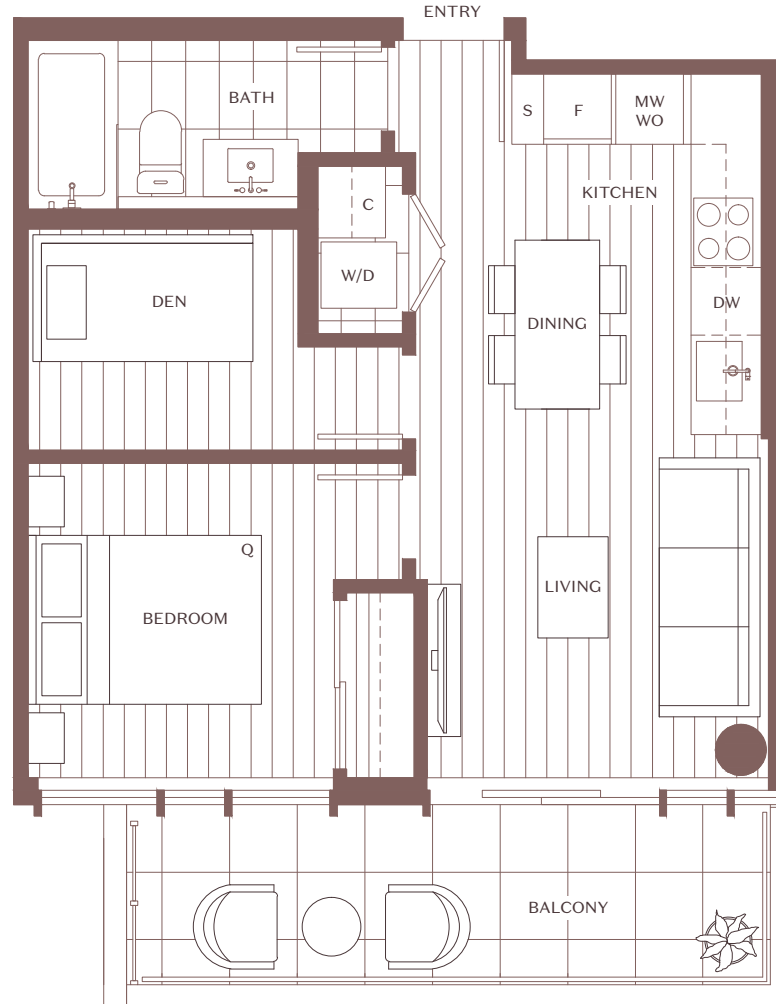

Home Type B-B4

Terrace Homes

IRONWOOD

1 Bedroom + Den + 1 Bath

INTERIOR SF: 525
EXTERIOR SF: 100
TOTAL SF: 625

QL **QUALEX - LANDMARK**