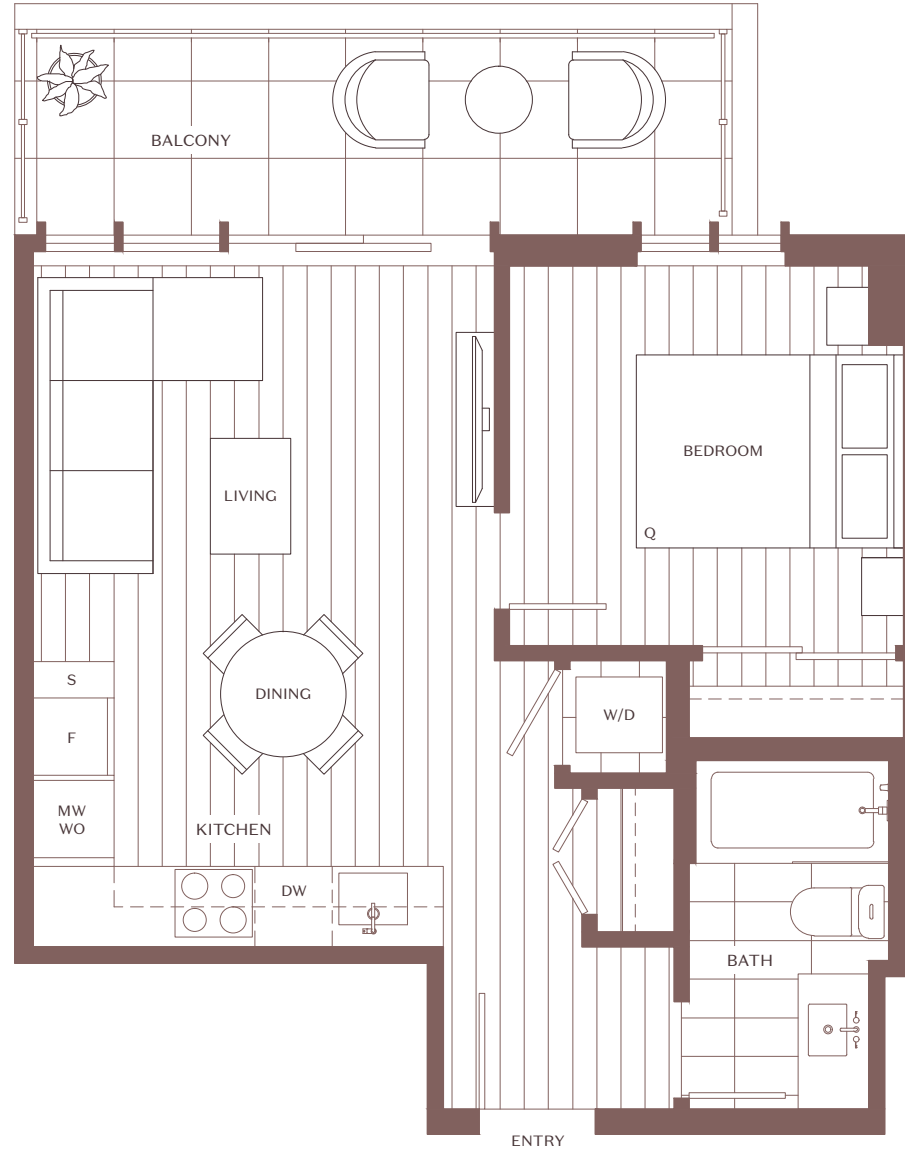

Home Type B-A3

Terrace Homes

IRONWOOD

1 Bedroom + 1 Bath

INTERIOR SF: 485
EXTERIOR SF: 145
TOTAL SF: 630

QL QUALEX - LANDMARK